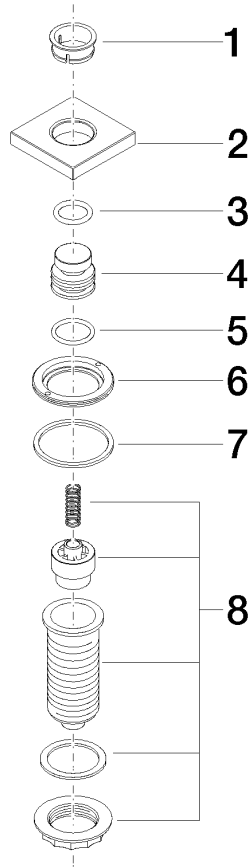

For more information go to www.insinkerator.com

Fits LOT

	Chrome	10 714 970-00
	Brushed Platinum	10 714 970-06
	Platinum	10 714 970-08
	Durabrace (23kt Gold)	10 714 970-09
	Dark Chrome	10 714 970-19
	Brushed Durabrace (23kt Gold)	10 714 970-28
	Brushed Champagne (22kt Gold)	10 714 970-46
	Champagne (22kt Gold)	10 714 970-47
	Brushed Chrome	10 714 970-93
	Brushed Dark Platinum	10 714 970-99

10 714 970

mm [inches]

10 714 970

Parts for other finishes can be found here: Brushed Platinum

Spare parts list

No.	Item Number	Name	Quantity used	Delivery time
1	09 28 10 141 90	sleeve	1	2
2	09 27 87 013-00	rosette	1	10
3	09 14 10 507 90	seal	1	2
4	09 21 33 045-00	insert	1	10
5	09 14 10 015 90	seal	1	2
6	09 24 01 030 90	ring	1	2
7	09 14 05 037 90	seal	1	2
8	04 30 01 186 00 90	sleeve	1	2