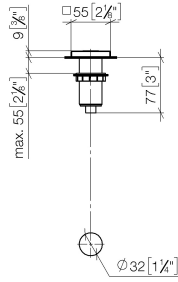

For more information go to www.insinkerator.com

Fits LOT

	Chrome	10 714 970-00
	Brushed Platinum	10 714 970-06
	Platinum	10 714 970-08
	Durabrace (23kt Gold)	10 714 970-09
	Dark Chrome	10 714 970-19
	Brushed Durabrace (23kt Gold)	10 714 970-28
	Brushed Champagne (22kt Gold)	10 714 970-46
	Champagne (22kt Gold)	10 714 970-47
	Brushed Chrome	10 714 970-93
	Brushed Dark Platinum	10 714 970-99

10 714 970

mm [inches]

10 714 970

Parts for other finishes can be found here: Brushed Platinum

Spare parts list

No.	Item Number	Name	Quantity used	Delivery time
1	09 28 10 141 90	sleeve	1	2
2	09 27 87 013-00	rosette	1	10
3	09 14 10 507 90	seal	1	2
4	09 21 33 045-00	insert	1	10
5	09 14 10 015 90	seal	1	2
6	09 24 01 030 90	ring	1	2
7	09 14 05 037 90	seal	1	2
8	04 30 01 186 00 90	sleeve	1	2